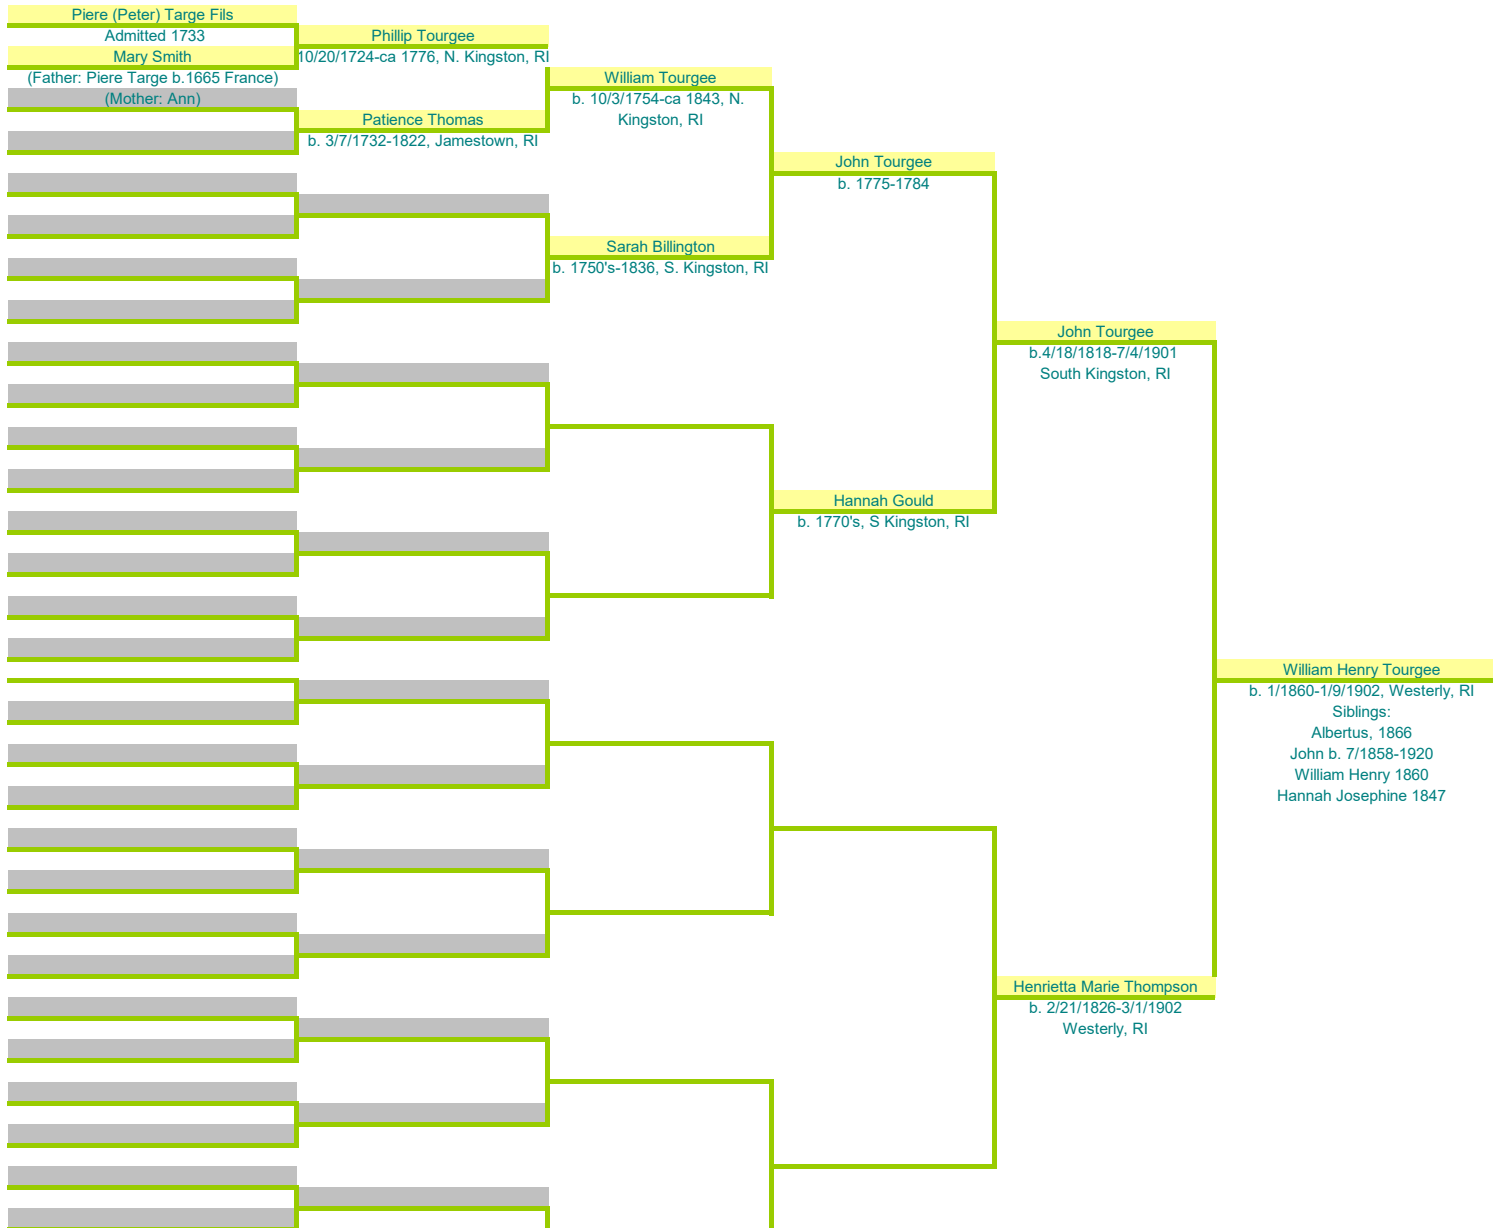

# Harold Tourjee Family Tree-Revised per Mauro Book

Harold Tourgee (Tourjee)  
b. Dec. 26, 1891-May, 1985, Stonington, CT  
Continued from John R Murphy Tree  
  
Siblings;  
Paul Wilcox, 1894-1976, Westerly, RI  
Carl Alonzo, Ethel Lucy

Giles H. Wilcox

Mary Jane Wilcox

(called Molly) b. 1864-1898 Stonington, CT  
Siblings: Stephen, Eliza, Horace, Hattie

Lucy Thompson  
d. 1898